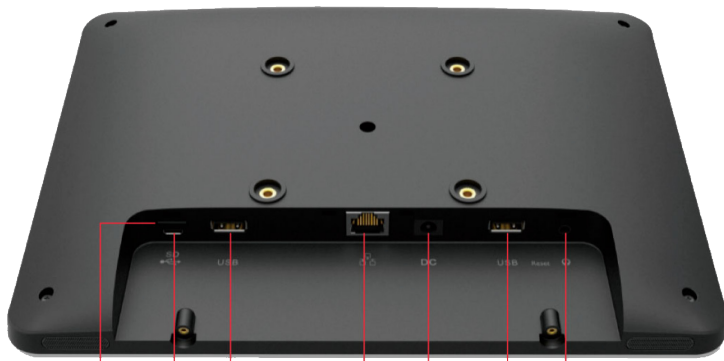

Attractive

It is sleek and slim (3cm deep) with a 10.1” high resolution (1280 x 800 dpi) full color touchscreen; meaning it not only looks good, but the display is easy to read and provides smooth interaction.

Micro SD ADB USB Ethernet DC in USB Audio Out

Features

CPU	ARM quad-core 1.6GHz
Memory	2GB DDR3
Storage	8GB eMMC
Orientation display	Landscape/Portrait
Audio codecs	MP3
Color	Black
PoE+	Yes

Display

Size	10.1"
Resolution (Max.)	1280 x 800
Brightness	300 nits
Contrast ratio	1000 : 1
Viewing angle (H/V)	178/178