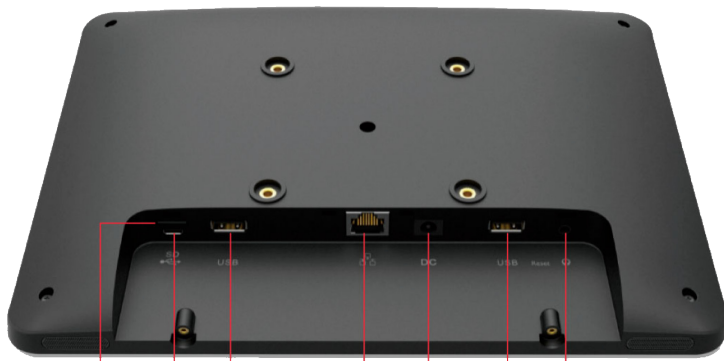

Micro SD ADB USB Ethernet DC in USB Audio Out