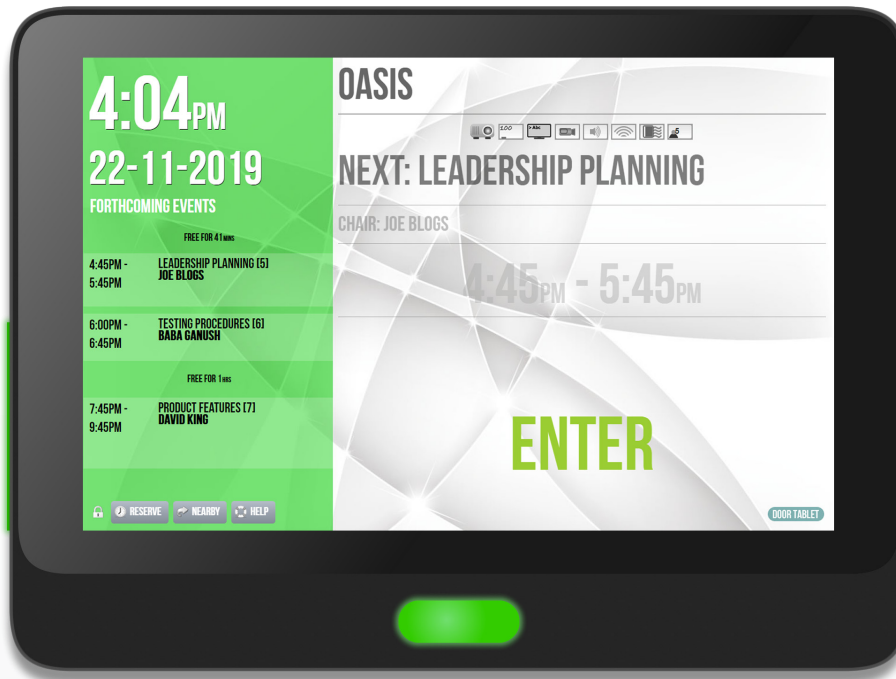

# Door Tablet AIO

## Workspace Signage Touch Display

Our purpose-built premium display is placed outside your meeting spaces

### LED Lighting on Front and Sides

Bright and colorful LED lights on the front and sides of the Door Tablet AIO signal that a room is free or busy and are visible from distance - so there is no need to walk up to a room to see its status.

### Attractive

It is sleek and slim (3cm deep) with a 10.1” high resolution (1280 x 800 dpi) full color touchscreen; meaning it not only looks good, but the display is easy to read and provides smooth interaction.