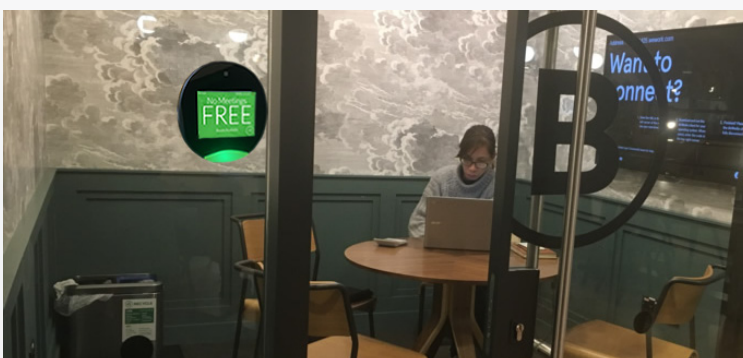

Features and Benefits:

- **Full Booking Functions:** instant booking, check-in and check-out, extend or terminate bookings
- **Easy to Install:** works “out of the box”, mounts securely on most surfaces; water resistant and tamper proof
- **Wi-Fi Connectivity:** remote management using the Door Tablet Web UI (including OS and App updates); continuous updating of workspace status
- **5V Power Supply:** no need to ever open the device to change a battery. Bluetooth enabled for full connectivity
- **3.5” Touchscreen Display:** sleek and elegant. LED crescent segment to show workspace status at a distance
- **Integration with Motion Sensors:** automatically signals if workspaces are occupied via the LED crescent segment and on the screen
- **RFID/NFC Card Reader:** fast and easy check-in, extend meeting, check-out. Set security and access levels. Audit meeting attendance
- **Numerical (NU) Layout:** for workspaces with two or more users at a time. Shows numerical countdowns in both directions - how long the workspace will be busy for or how long it will be available
- **Desk (DSK) Layout:** for workspaces with a solo user. Shows name of user, time and duration of the booking (if booked in advance)
- **Sleep Options Available:** save money, power and the environment when the Door Tablet CIR is not in use

Specifications

Processor	ARM Quad-core 1.6GHz
OS	Android 5.1
Display	3.5”, 480x320, multi-touch
RFID	13.56MHz and 125KHz + HID option
Network	WLAN 802.11 b/g/n, 2.4GHz
Micro USB IO ports	1 x Power-in 1 x ADB/OTG 1 x Host sensor
Dimension	122mm x 116mm x 13mm
Operating Temp.	0-50° C
Certificate	CE/FCC/RoHS
Motion Sensor	Integration Enabled
Bluetooth	Enabled

<https://door-tablet.com> | sales@door-tablet.com

UK +44 800 910 1131 | USA +1 407 545 5925

Server is available for download after registration

Tablet apps are available from Apple, Google and Microsoft Application stores.

Search: door tablet

Door Tablet is a trademark of Public. Class Limited. All other trademarks belong to their respective owners.