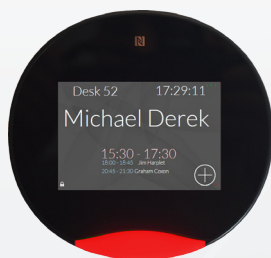

Door Tablet CIR

Workplace Signage Touch Display

Our unique 12cm diameter disk-shaped touchscreen device sits on a desk or is easily mounted on any surface

Touchscreen Simplicity

A 3.5" rectangular touchscreen on the disk displays a streamlined version of our standard layout giving you all the great interactive booking features of Door Tablet.

Crescent LED Display

Warm, bright LEDs illuminate the lower crescent segment to show status at a distance - instantly see if a workspace is booked from across a room or corridor.

RFID/NFC Integration

Simply tap in and out of bookings. Immediate on-device booking. Set security and access levels. Audit meeting attendance and workspace use.

Two Interactive Layouts

Choose a layout that best suits the workspace (solo or multi-user) and swap between them - integration with **motion sensors** allows the CIR to signal that a workspace is in use.