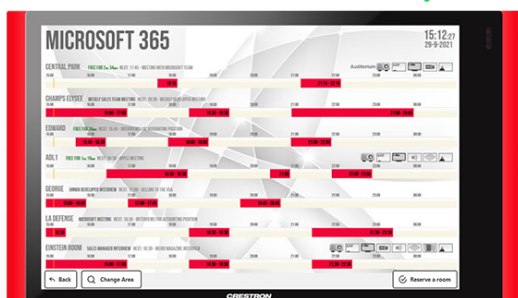

Easy navigation designed for smaller devices