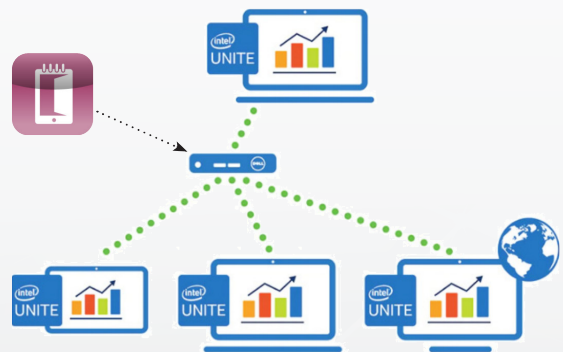

By displaying regular schedule status updates during the meeting, Intel Unite + Door Tablet help ensure:

- Meetings run to time
- Meetings end on time
- Agendas are better addressed
- Issues are prioritised appropriately as the meeting evolves
- People in the room are fully aware of the time left for the meeting so they can prepare follow-up actions in good time
- Time-pressured, last-minute decision making are prevented
- Important issues are not rushed or skipped over because of poor time management

The result is that meetings flow smoothly, are productive and participants are not frustrated or feeling under time-pressure.

By combining Intel Unite and Door Tablet your company can be assured that you have the best system for not only managing rooms but also for what happens within them.