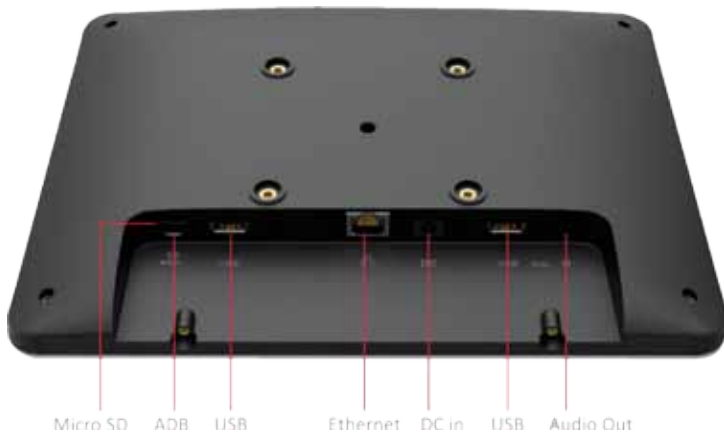

Attractive

It is sleek and slim (3cm deep) with a 10.1" high resolution (1280 x 800 dpi) full color touchscreen; meaning it not only looks good, but the display is easy to read and provides smooth interaction.

Sturdy

The screen is tempered glass which means it is tough, easy to clean and will not shatter, crack or deteriorate excessively with time or heavy use.

Readable at Wide Viewing Angles

The IPS display ensures the screen can be read comfortably at a distance and at wide angles so there's no need to get up close to read what's being displayed.

Power over Ethernet (PoE+) Built-in

With no need to rely on Wi-Fi signals, a single PoE+ cable powers the AIO-h giving you the benefit of full power management. Shut down and restart screens as needed. No external power supply available.

Features

CPU	ARM quad-core 1.6GHz
Memory	2GB DDR3
Storage	8GB eMMC
Orientation display	Landscape/Portrait
Audio codecs	MP3
Color	Black
PoE+	Yes

Display

Size	10.1"
Resolution (Max.)	1280 x 800
Brightness	300 nits
Contrast ratio	1000 : 1
Viewing angle (H/V)	178/178